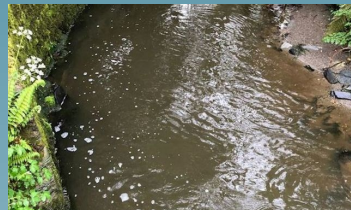

Mae **llygredd slyri** yn frown, yn aml gydag ewyn ac arogleuon yn gryf