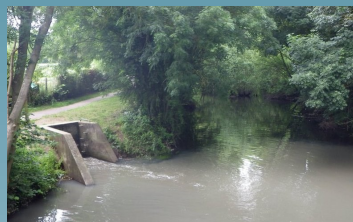

# Can you help spot water pollution?

**Sewage pollution** is milky grey and has an unpleasant smell

**Slurry pollution** is brown, often with foam and smells strongly

**Mine water pollution** is bright and often orange in colour