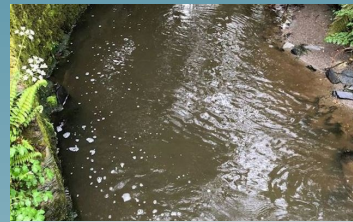

# Can you help spot water pollution?

**Sewage pollution** is milky grey and has an unpleasant smell

**Slurry pollution** is brown, often with foam and smells strongly

**Mine water pollution** is bright and often orange in colour

**Silt pollution** appears brown and turbid

**Oil pollution** creates a black rainbow sheen on the surface

**Sewage fungus** is a thick, slimy cotton wool like fungi growth

If you spot pollution,  
please call Natural  
Resources Wales on